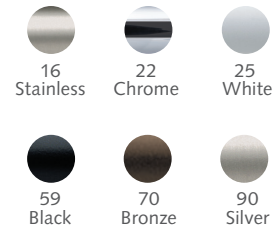

DIRECT MOUNT

STOCK FABRIC PROGRAM PRICING GUIDE

- ESSENTIALS COLLECTION - these fabrics are included in the pricing tables in your catalog
- DESIGNER COLLECTION - these fabrics are available at a 20% premium added to the pricing tables in your catalog
- EXCLUSIVES COLLECTION - these fabrics are available at a 40% premium added to the pricing tables in your catalog

All fabrics in our Stock Fabric Collections program are suitable for any of our roller shades.